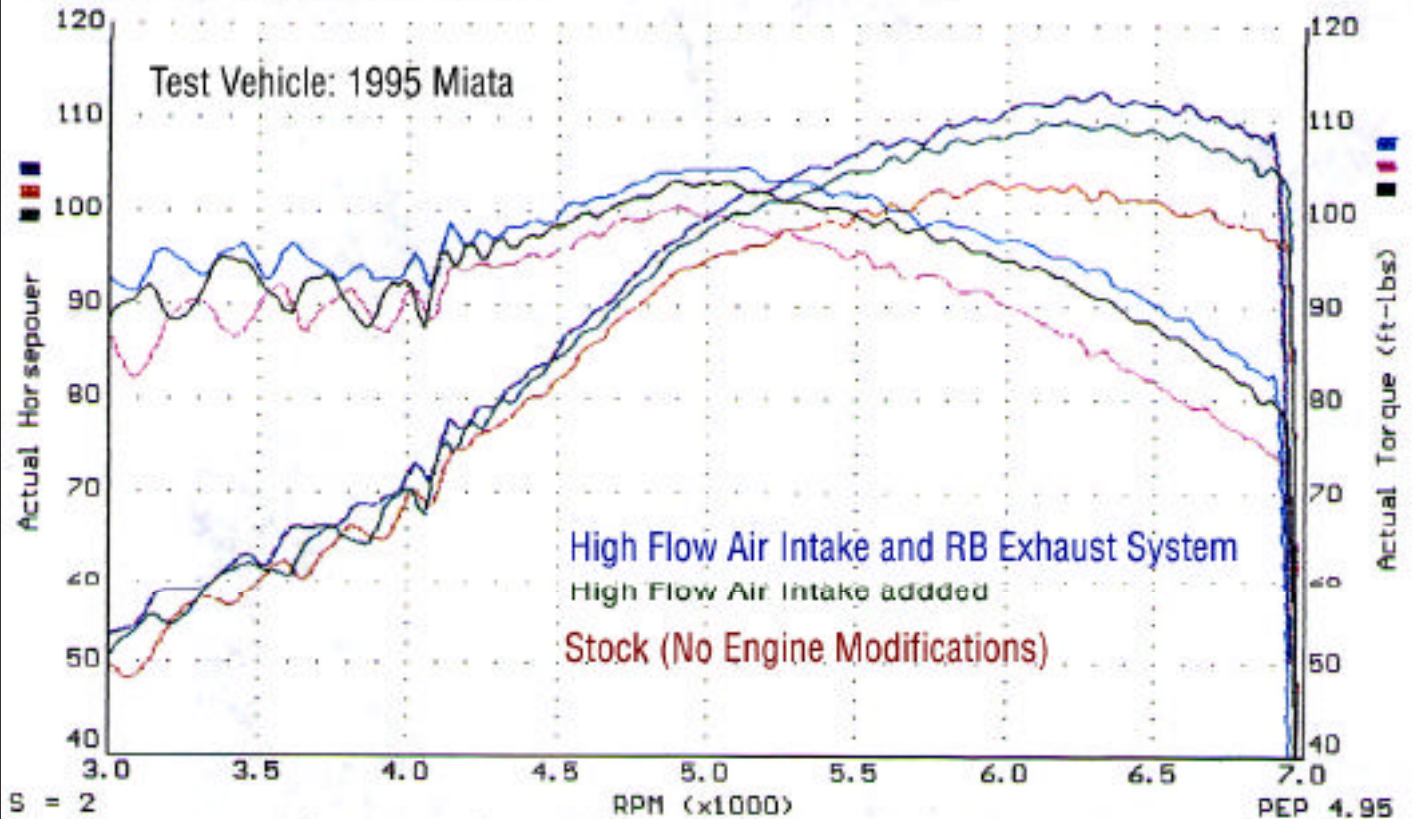

DYNORUN.011 - RACINGBEAT MIATA
 DYNORUN.014 - RACINGBEAT MIATA
 DYNORUN.012 - RACINGBEAT MIATA

RO
 RO
 RO

DYNORUN.011 64.2 °F 29.51-0.44 in.Hg. 0 ft. RPM/MPH=86

Max POWER = 113.0 Max TORQUE = 104.7

BASELINE...AFTER EXHAUST...AIR INTAKE

High Flow Air Intake and RB Exhaust System

DYNORUN.014 62.2 °F 29.56-0.44 in.Hg. 0 ft. RPM/MPH=86

Max POWER = 103.3 Max TORQUE = 100.5

BASELINE...STOCK EXHAUST...STOCK INTAKE

Stock (No Engine Modifications)

DYNORUN.012 62.9 °F 29.51-0.44 in.Hg. 0 ft. RPM/MPH=86

Max POWER = 109.7 Max TORQUE = 103.4

BASELINE...STOCK EXHAUST...AIR INTAKE

High Flow Air Intake added